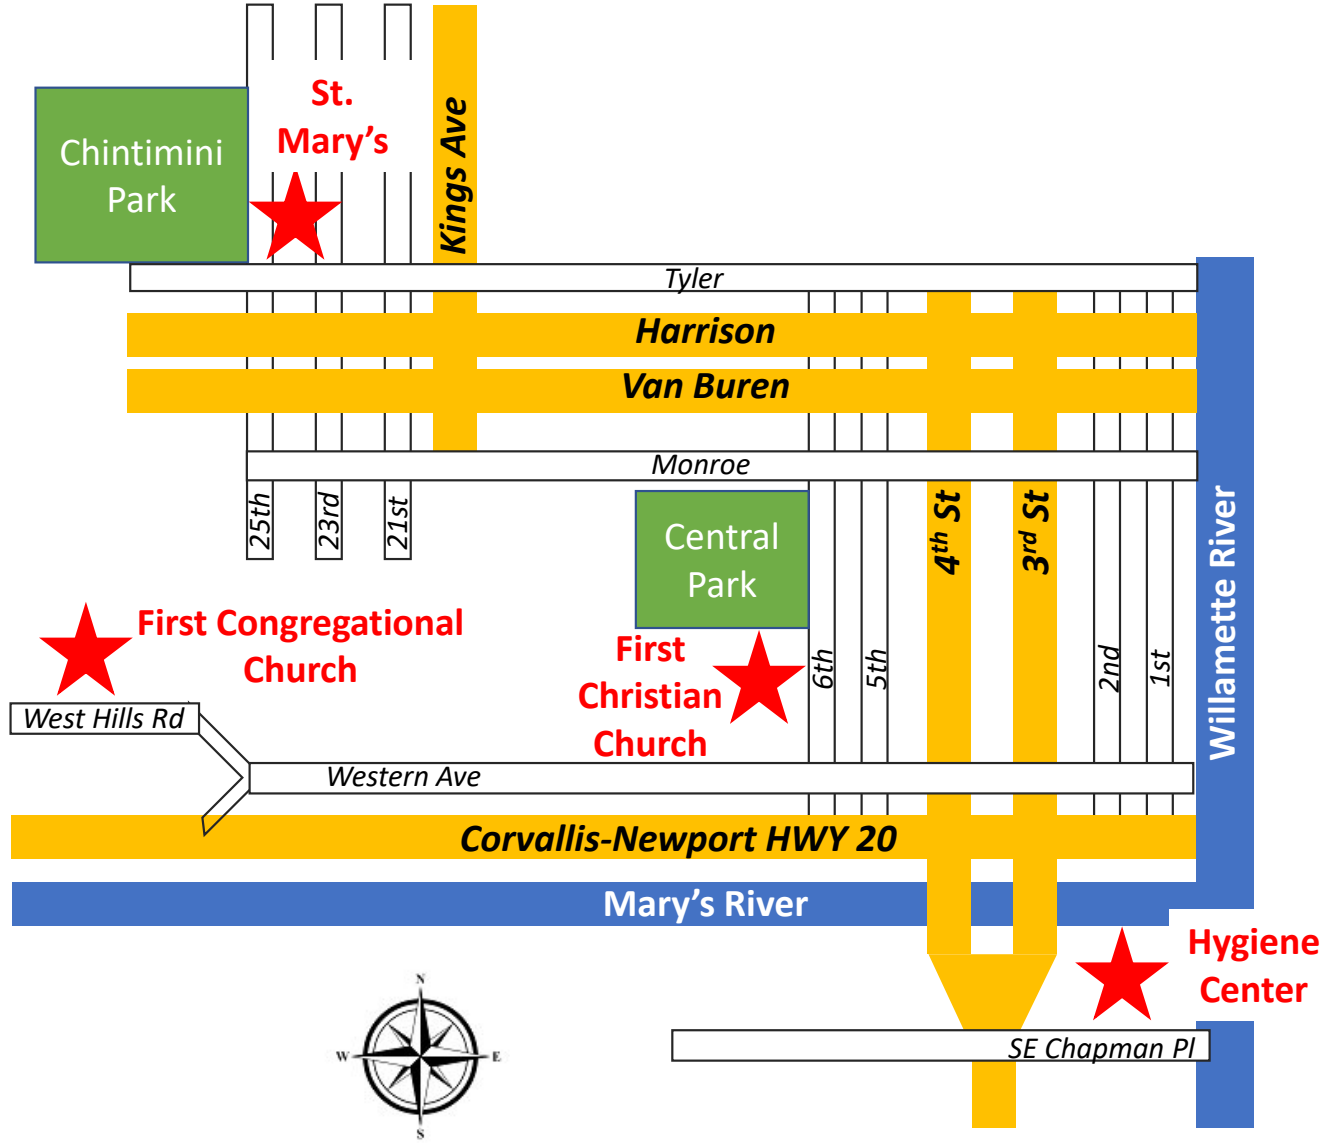

Tuesday 5:30pm – 6:30pm

Saturday 10:00am – 11:00am

Sunday 5:30pm – 6:30pm

First Congressional United Church of Christ

4515 SW West Hills Dr., Corvallis, OR

Thursday 5:30pm – 6:30pm

Hygiene Center

211 SE Chapman Pl, Corvallis, OR

Monday 5:30pm – 6:30pm

Wednesday 1:00pm – 2:00pm

Thursday 5:30pm – 6:30pm

Friday 1:00pm – 2:00pm

Corvallis Transit System

- 3** 6th / highland / conifer / hospital
- 4** osu / kings / timberhill
- 5** south corvallis / western / osu
- 6** osu / 29th / timberhill / circle / hp
- 7** osu / 35th / research way / grand oaks
- 8** 2nd (downtown) / western
- 9** kings / chs / highland / crescent valley